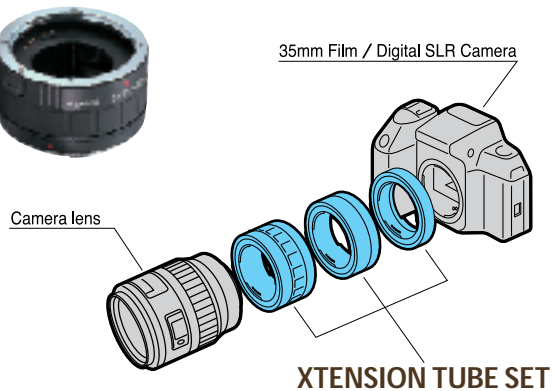

AUTO EXTENSION TUBE

Kenko Co., Ltd.

3-9-19, Nishi-Ochiai, Shinjuku-ku,
Tokyo 161-8570, Japan
Tel. 81-3-5982-3206
Fax. 81-3-5982-3229