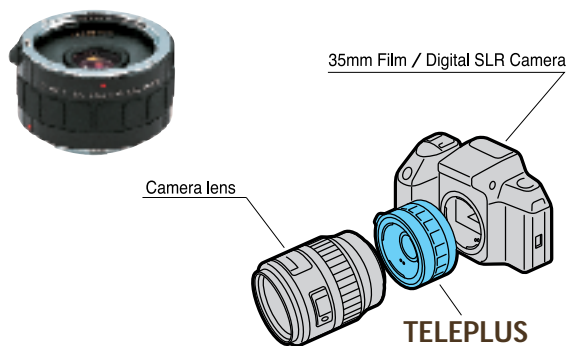

HOW TO USE TELEPLUS CONVERTER & EXTENSION TUBE

Just insert between the camera body and lens to extend the prime lens focal length. Electronic connections allows for coupling with TTL metering and various shooting modes. And excellent resolution means you can use the converters with peace of mind. In those times that you want to get in closer without changing the lens focal length or take longer telephoto shots, just reach into your pocket and for a converter that will give big power to a small lens.

TELEPLUS CONVERTER